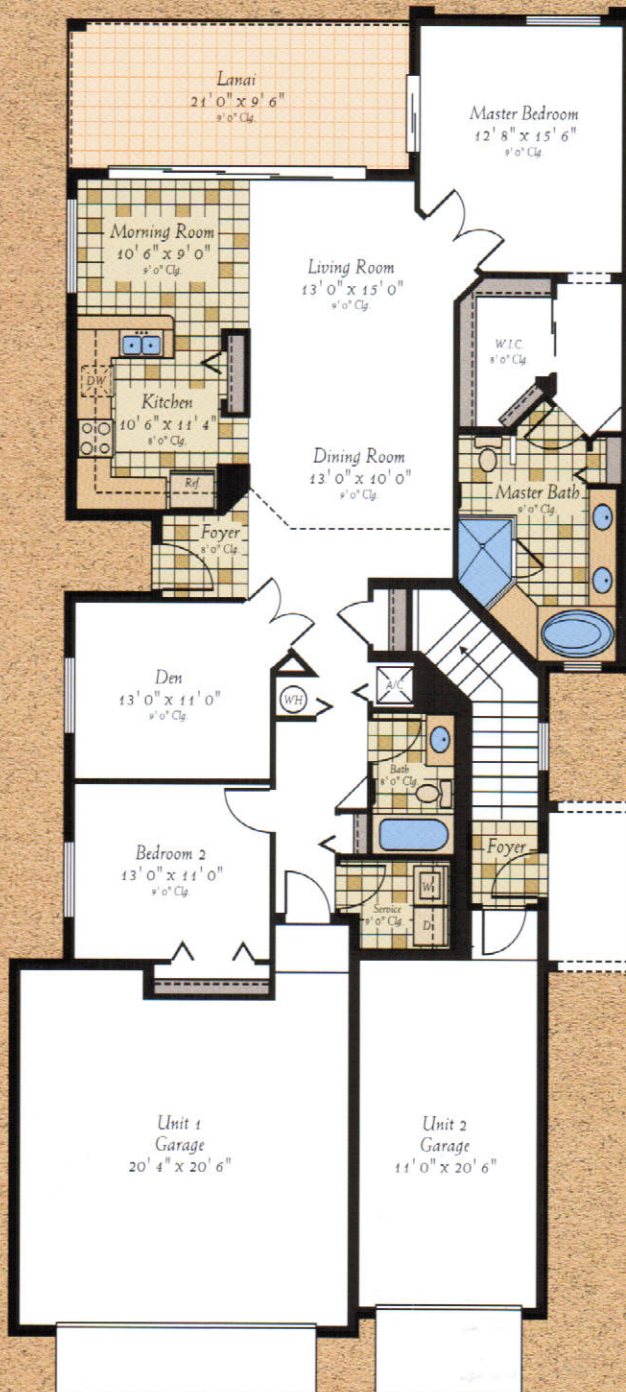

MONTEGO

Living	1,632 Sq. Ft.
Lanai	300 Sq. Ft.
Garage	496 Sq. Ft.
Total	2,428 Sq. Ft.

3 BEDROOMS, 2 BATHS,
MORNING ROOM,
AND 2 CAR GARAGE

OPTIONAL SECOND
BEDROOM